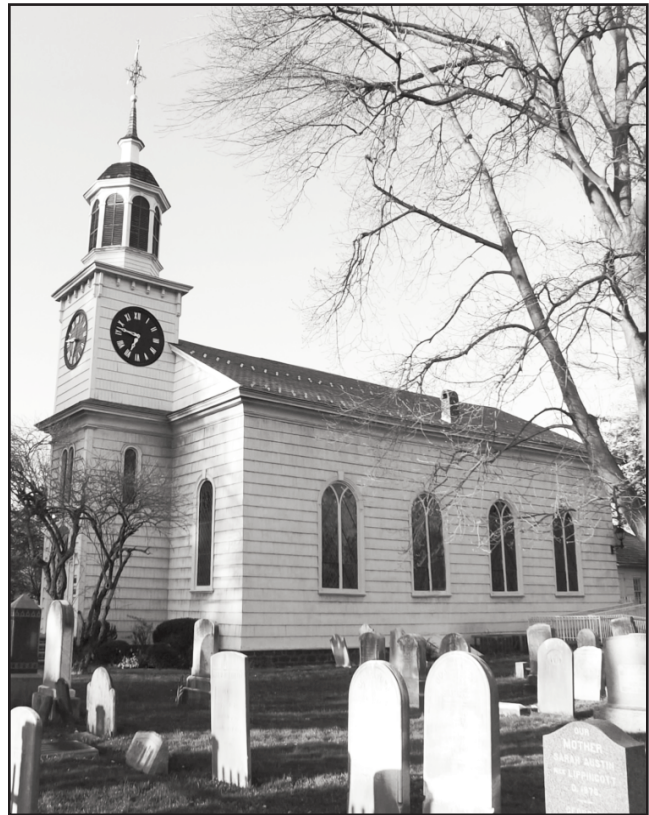

— IMAGES OF CHRIST CHURCH SHREWSBURY —
THEN AND NOW

Christ Church, 1869 - Dorn's Classic Images

Christ Church, 2013 - Jeff Veil

AN EXHIBIT OF IMAGES OF CHRIST CHURCH ACROSS THE YEARS

PHOTOS AND ARTWORK

MAY 1 – MAY 31 2014